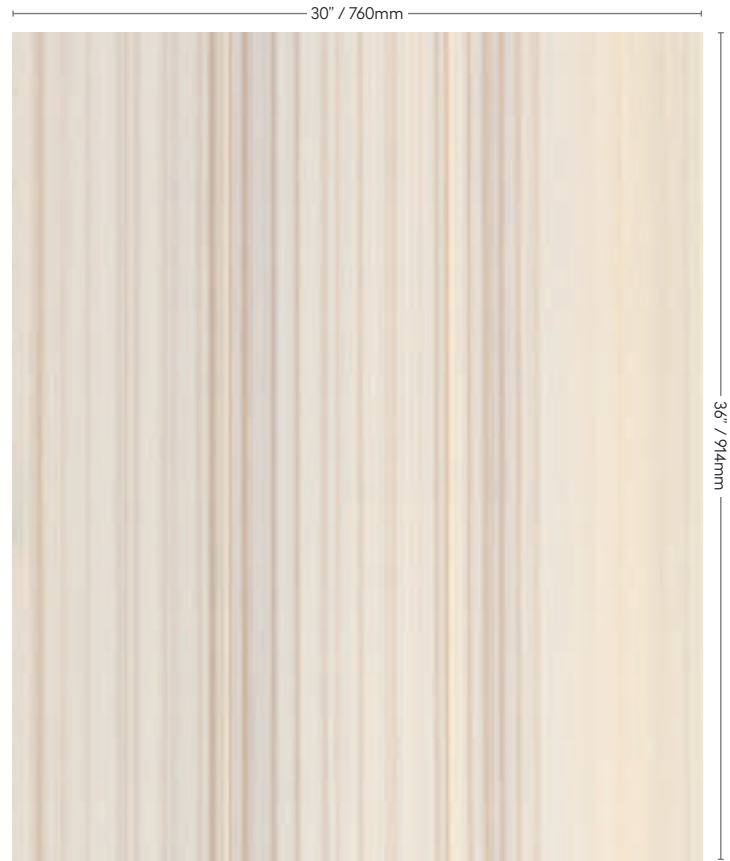

1/4 sheet representation

Alternative corner solutions might be proposed by companies specialised in the fabrication of Corian® Solid Surface. L-shape and 1/4 sheet representation have different scales and have approx dimensions.