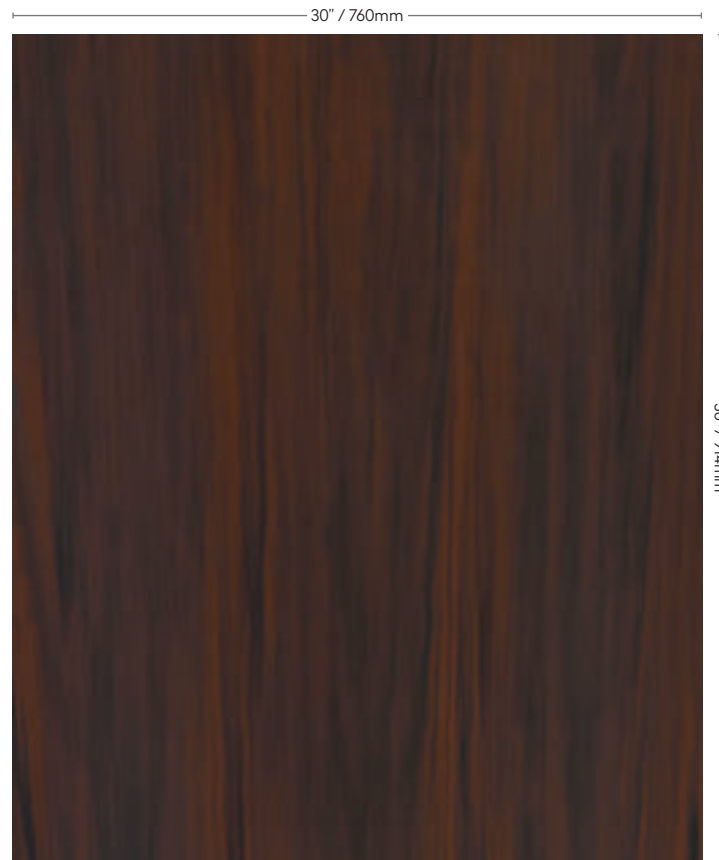

MAHOGANY NUWOOD

Heavily pigmented and veined*

CORIAN® SOLID SURFACE

MAHOGANY NUWOOD

Heavily pigmented and veined*

Visual representation of a corner joint

1/4 sheet representation

Alternative corner solutions might be proposed by companies specialised in the fabrication of Corian® Solid Surface. L-shape and 1/4 sheet representation have different scales and have approx dimensions.