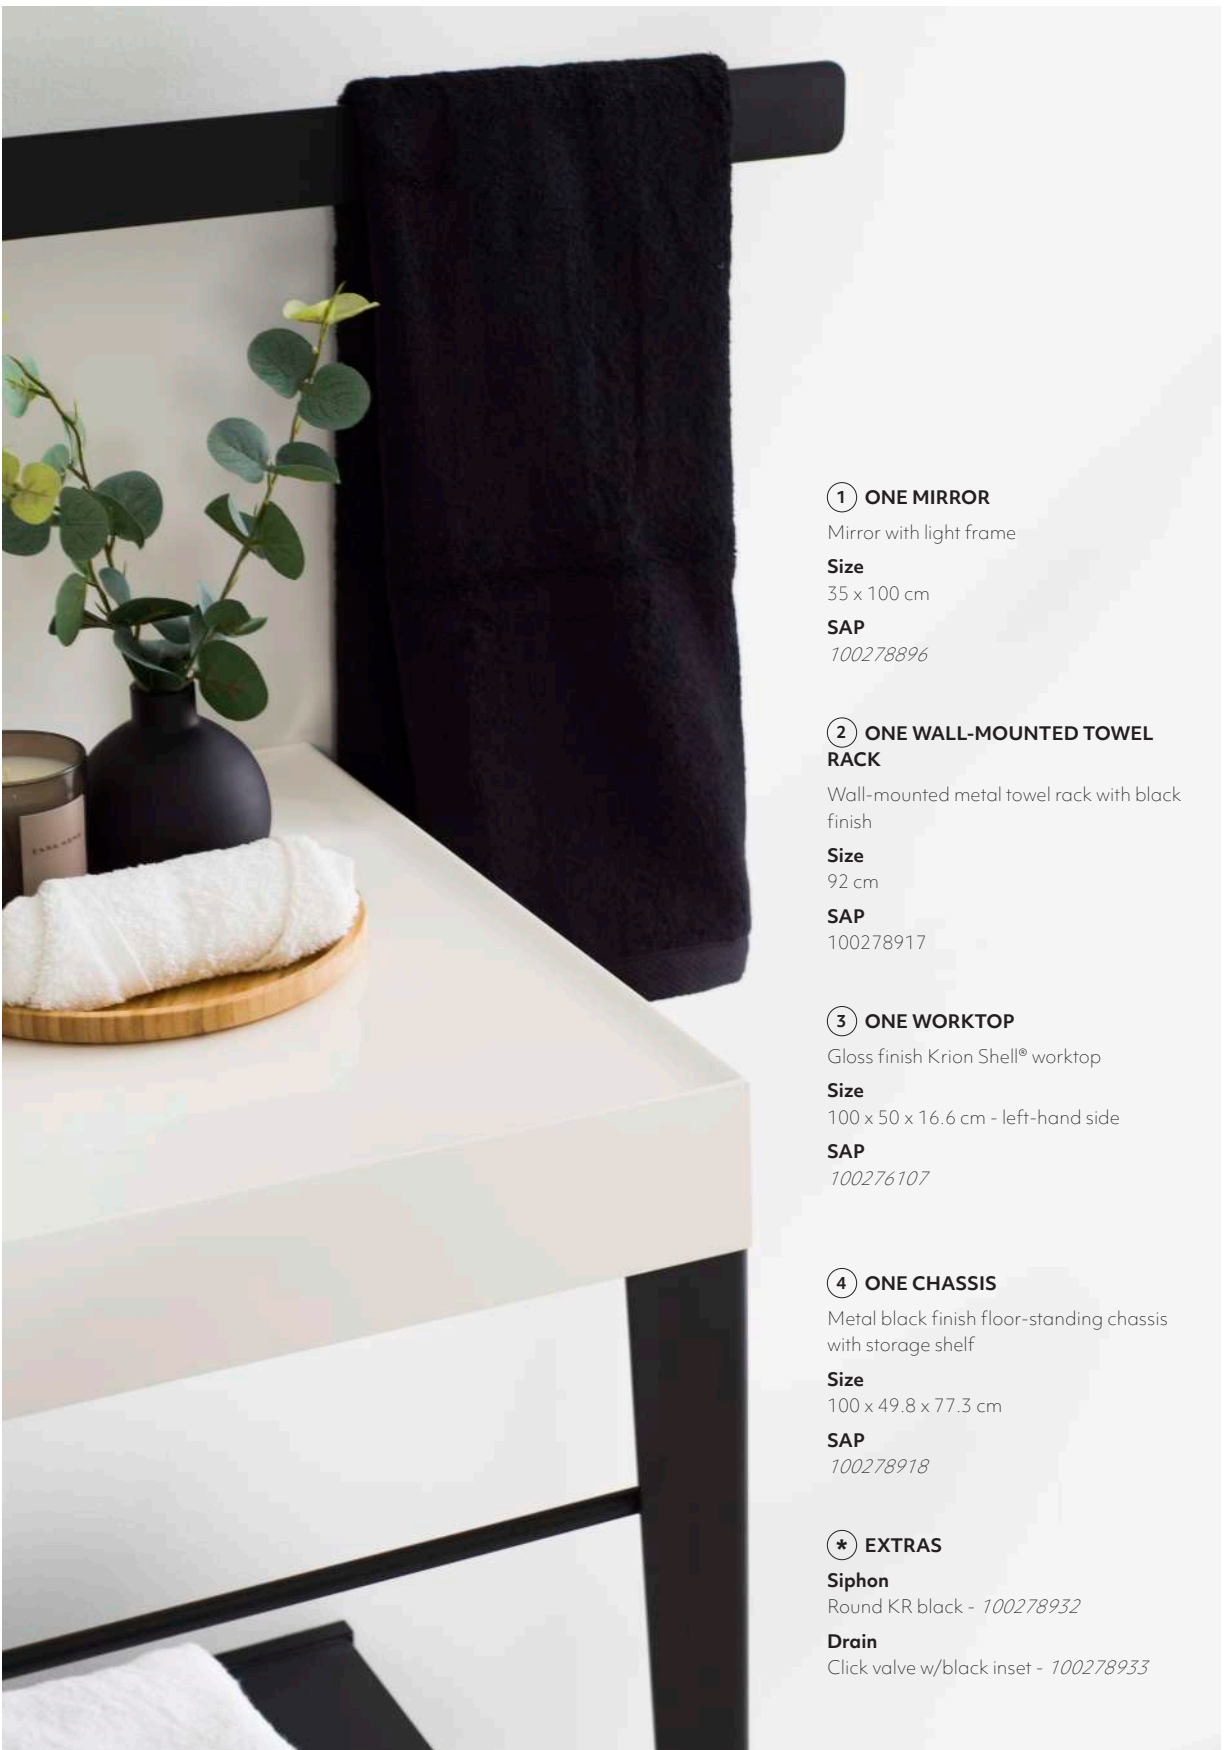

4

① **ONE MIRROR**

Mirror with light frame

Size

35 x 100 cm

SAP

100278896

② **ONE WALL-MOUNTED TOWEL RACK**