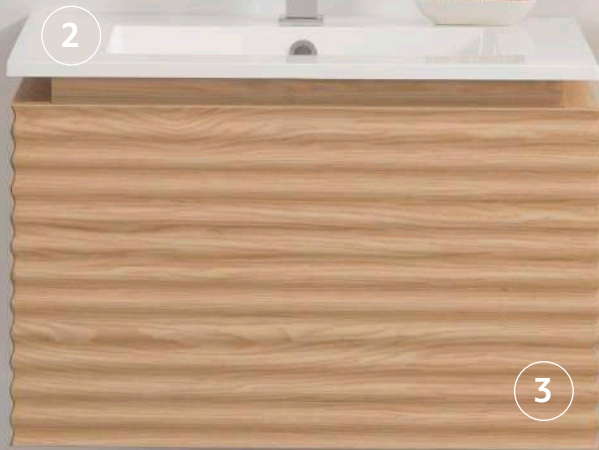

① PURE MIRROR

Frameless mirror with polished edge

Size

Ø82 cm

SAP

100222108

② SPIRIT WORKTOP

Gloss finish Krypton Shell® worktop

Size

61 x 50 x 14.7 cm

SAP

100289925

③ WAVE UNIT

Oak wood drawer inspired by the undulating waves of the sea

Size

61 x 50 x 40 cm

SAP

100278240

* EXTRAS

Siphon

KR chrome bottle - 100106045

Drain

Click valve w/chrome inset - 100106052