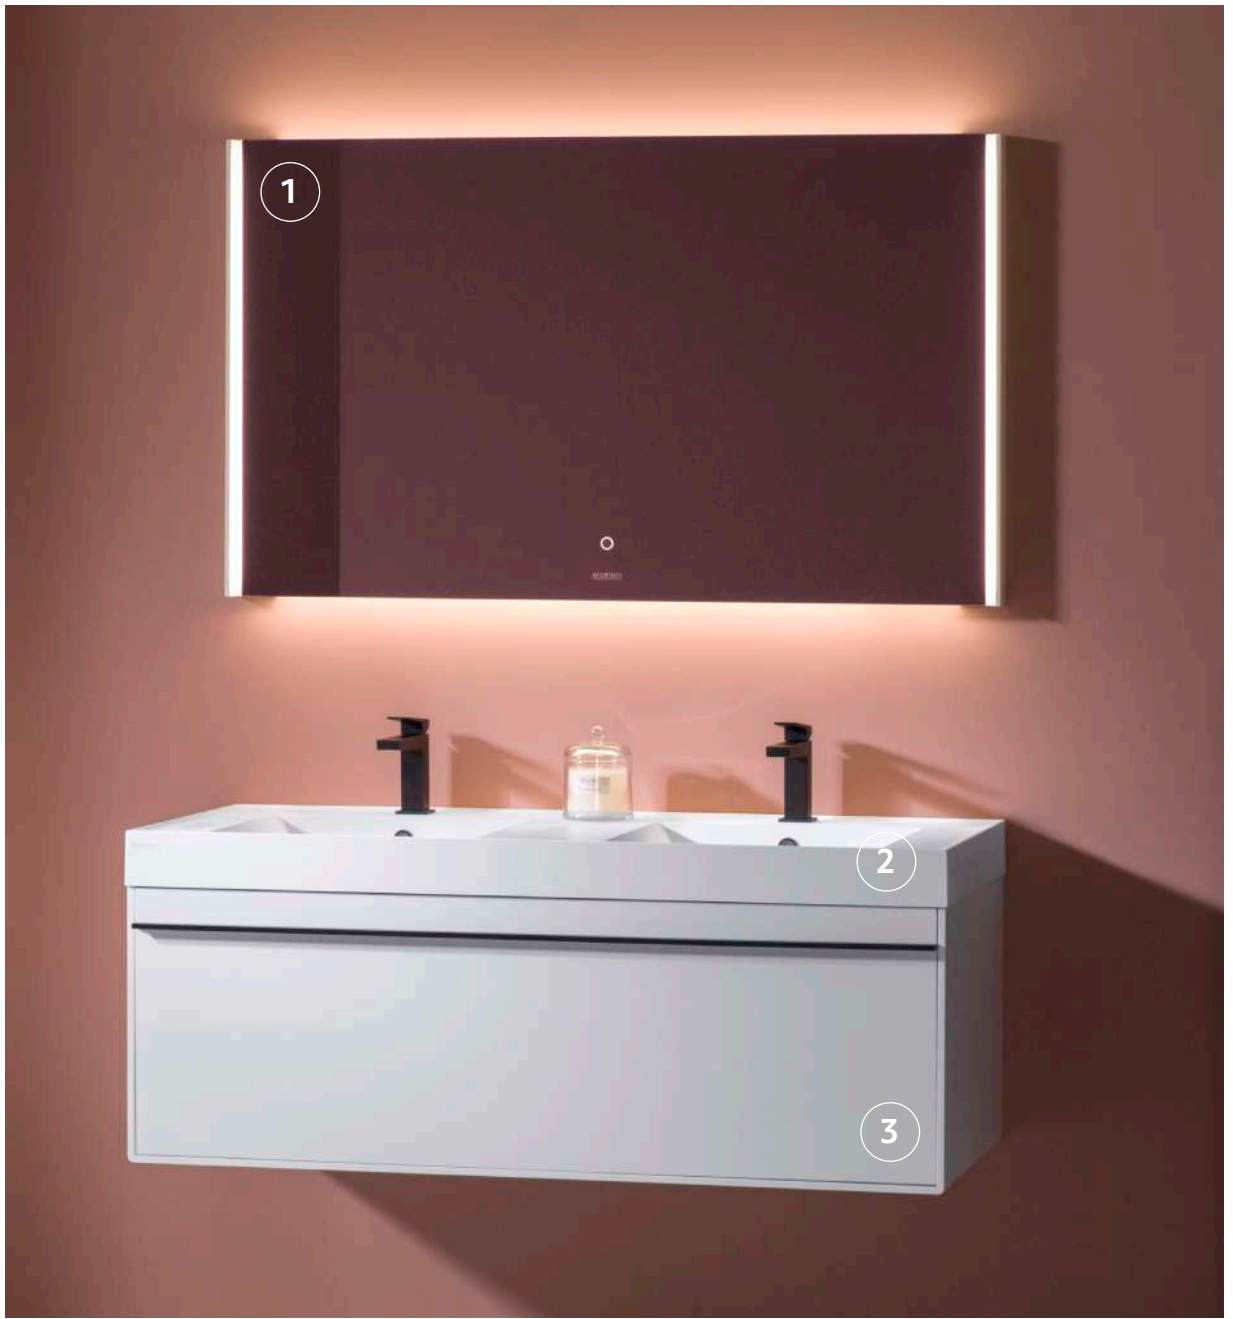

① ONE MIRROR

Mirror with light frame

Size

35 x 100 cm

SAP

100278896

② ONE WORKTOP

Gloss finish Krion Shell® worktop

Size

150 x 50 x 16.6 cm - double basin

SAP

100276099

③ SMART UNIT

Unit in ash oak with large pull-out drawers

Size

150 x 50 x 55 cm

SAP

100234862

*** EXTRAS**

Siphon

Space saver w/chrome drain - 100278927

① NEST MIRROR

Mirror in white with anti-fogging system and dimmer to regulate the light intensity

Size
120 x 70 x 4,5 cm