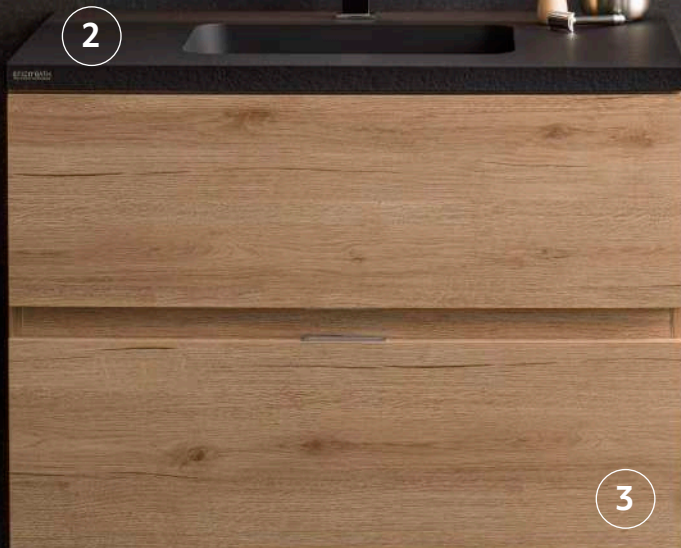

Siphon

Square KR chrome - 100106046

Drain

Drain valve w/o chrome inset - 100106053

① LITE PLUS MIRROR

Mirror with polished edge, lighting and anti-fogging system

Size

80 x 70 cm