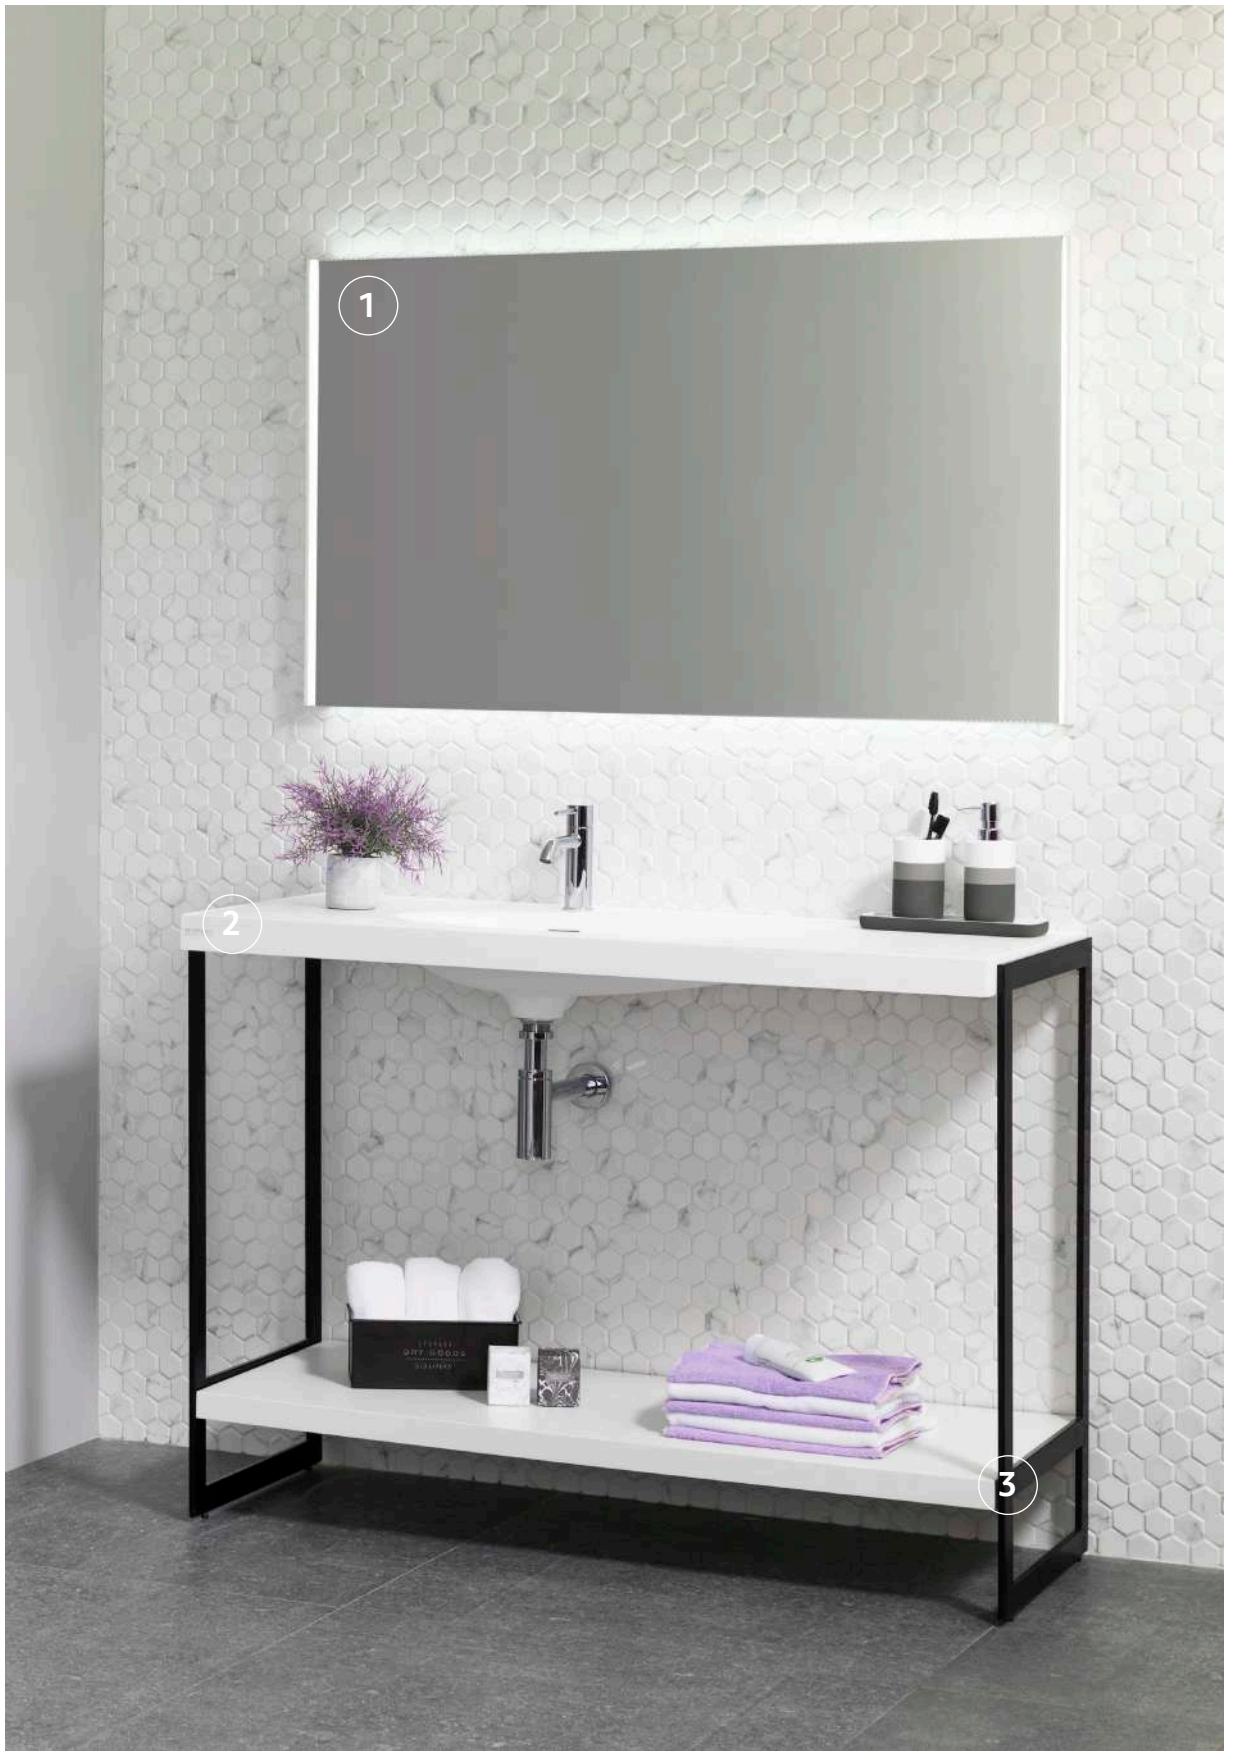

The Nest worktop does not require a chassis for assembly, making it very easy to install, and the sink has an integrated high-capacity overflow for quick emptying of water.

NEST WORKTOP

Worktop made of Krion® Solid with perimeter edging

Size

120 x 50 x 14.7 cm

SAP

100240529

① **NEST MIRROR**

Mirror in white with anti-fogging system and dimmer to regulate the light intensity

Size

120 x 70 x 4.5 cm