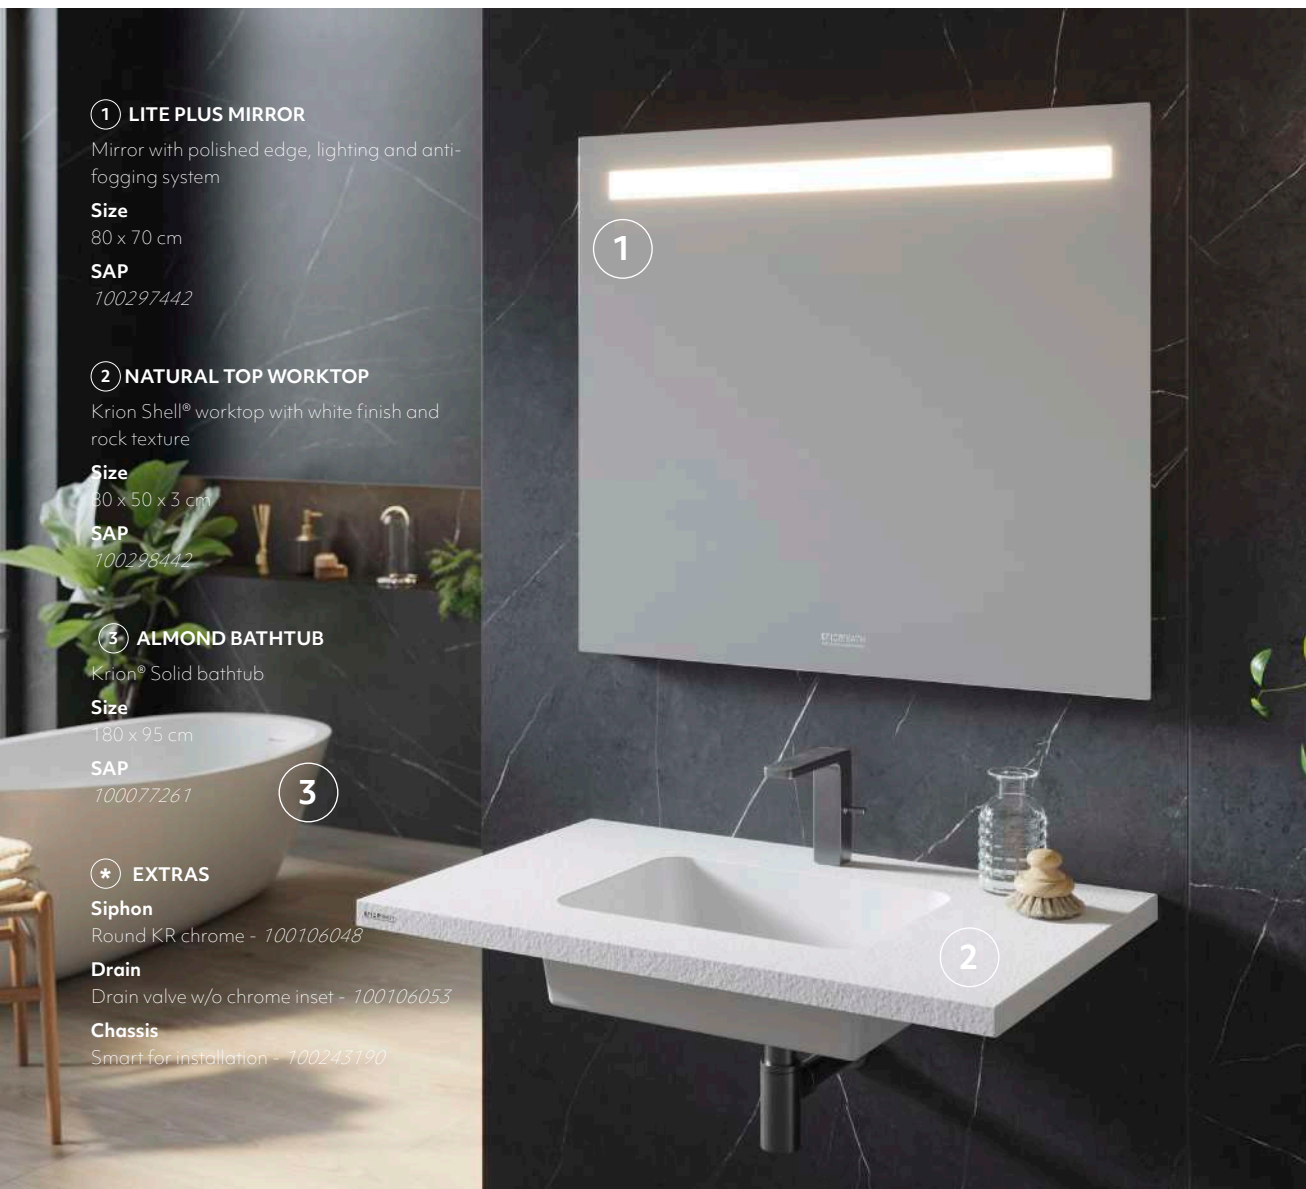

① LITE PLUS MIRROR

Mirror with polished edge, lighting and anti-fogging system

Size

80 x 70 cm

SAP

100297442

② NATURAL TOP WORKTOP

Krion Shell® worktop with white finish and rock texture

Size

80 x 50 x 3 cm

SAP

100298442

③ ALMOND BATHTUB

Krion® Solid bathtub

Size

180 x 95 cm

SAP

100077261

* EXTRAS

Siphon

Round KR chrome - 100106048

Drain

Drain valve w/o chrome inset - 100106053

Chassis

Smart for installation - 100243190