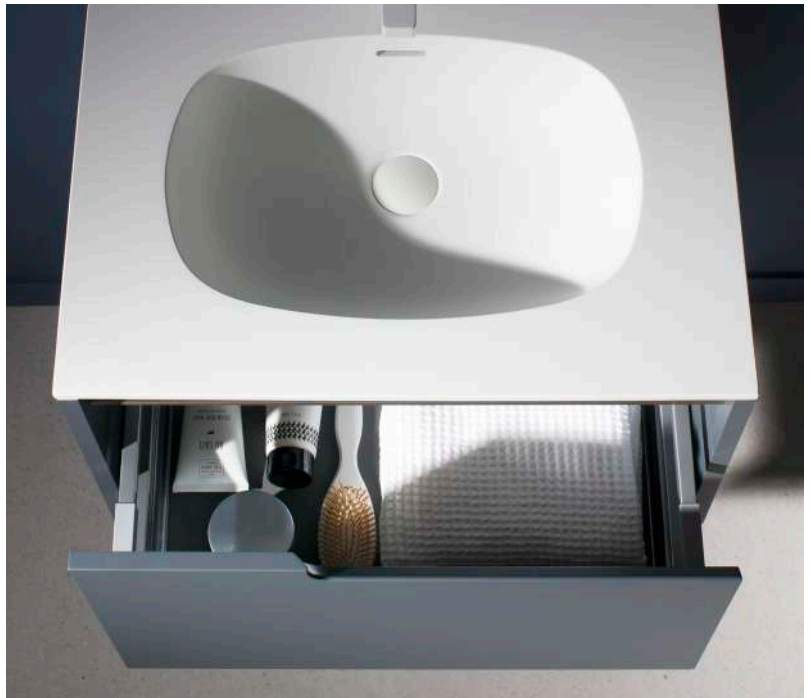

① **ARO AIR MIRROR**

Mirror with black finish frame

Size

Ø60 x 3 cm

SAP

100267566

② **SMART WORKTOP**

Worktop made of Krion® Solid

Size

61 x 50 x 14.5 cm

SAP

100256407

③ **ONE UNIT**

Drawer in vulcano grey tone with soft close and metal handle

Size

61 x 50 x 35 cm

SAP

100277875

* **EXTRAS**

Siphon

Space saver w/chrome drain - 100278927