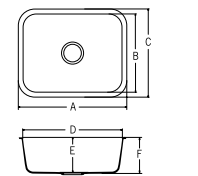

PRODUCT DIMENSIONS

PATTERN	THICKNESS	WIDTH	LENGTH
Solid	1/4in, 6mm	30in, 760mm	98in, 2,500mm
Sanded	1/2in, 12mm	30in, 760mm	145in, 3,680mm
Aspen			
Pebble			
Metallic			
Quarry	1/2in, 12mm	30in, 760mm	145in, 3,680mm
Supreme			
Tempest			

A2321

- A 32-13/16" (834mm)
- B 8-13/16" (244mm)
- C 19-1/4" (488mm)
- D 21-9/16" (548mm)
- E 11-5/16" (287mm)
- F 17-9/16" (446mm)
- G 7-1/2" (191mm)
- H 9" (229mm)
- I 9-5/8" (244mm)

A2341

- A 34-7/8" (886mm)
- B 8-3/8" (213mm)
- C 16-3/4" (426mm)
- D 19-1/8" (486mm)
- E 10" (254mm)
- F 21" (533mm)
- G 5" (127mm)
- H 7-1/2" (191mm)
- I 8-1/16" (206mm)

A1121

- A 12-13/16" (326mm)
- B 14" (356mm)
- C 16-3/8" (416mm)
- D 10-3/8" (266mm)
- E 6-1/2" (165mm)
- F 7-1/16" (180mm)

A1131

- A 13-7/16" (341mm)
- B 15-3/4" (400mm)
- C 18-1/8" (460mm)
- D 11-1/16" (281mm)
- E 5-1/4" (133mm)
- F 5-7/8" (148mm)

A1181

- A 18-1/8" (460mm)
- B 15-3/4" (400mm)
- C 18-1/8" (460mm)
- D 15-3/4" (400mm)
- E 8-3/16" (208mm)
- F 8-7/8" (225mm)

A1231

- A 23-5/16" (592mm)
- B 16-5/8" (422mm)
- C 19" (482mm)
- D 20-15/16" (532mm)
- E 7-3/8" (187mm)
- F 7-15/16" (202mm)