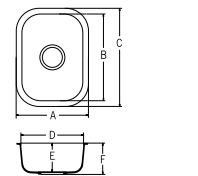

PRODUCT DIMENSIONS

PATTERN	THICKNESS	WIDTH	LENGTH
Solid	1/4in, 6mm	30in, 760mm	98in, 2,500mm
Sanded	1/2in, 12mm	30in, 760mm	145in, 3,680mm
Aspen			
Pebble			
Metallic			
Quarry	1/2in, 12mm	30in, 760mm	145in, 3,680mm
Supreme			
Tempest			

SINKS AND BOWLS

ADA Compliant

KITCHEN / UTILITY SINKS

A2311

- A 31-1/4" (794mm)
- B 4-15/16" (110mm)
- C 16-9/16" (421mm)
- D 18-15/16" (481mm)
- E 13-11/16" (348mm)
- F 13-11/16" (348mm)
- G 9-1/4" (235mm)
- H 9-13/16" (250mm)

A2321

- A 32-13/16" (834mm)
- B 8-13/16" (244mm)
- C 19-1/4" (488mm)
- D 21-9/16" (548mm)
- E 11-5/16" (287mm)
- F 17-9/16" (446mm)
- G 7-1/2" (191mm)
- H 9" (229mm)
- I 9-5/8" (244mm)

A2341

- A 34-7/8" (886mm)
- B 8-3/8" (213mm)
- C 16-3/4" (426mm)
- D 19-1/8" (486mm)
- E 10" (254mm)
- F 21" (533mm)
- G 5" (127mm)
- H 7-1/2" (191mm)
- I 8-1/16" (206mm)

A1121

- A 12-13/16" (326mm)
- B 14" (356mm)
- C 16-3/8" (416mm)
- D 10-3/8" (266mm)
- E 6-1/2" (165mm)
- F 7-1/16" (180mm)

A1131

- A 13-7/16" (341mm)
- B 15-3/4" (400mm)
- C 18-1/8" (460mm)
- D 11-1/16" (281mm)
- E 5-1/4" (133mm)
- F 5-7/8" (148mm)