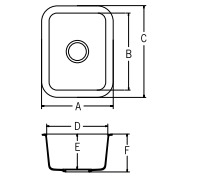

PRODUCT DIMENSIONS

PATTERN	THICKNESS	WIDTH	LENGTH
Solid	1/4in, 6mm	30in, 760mm	98in, 2,500mm
Sanded	1/2in, 12mm	30in, 760mm	145in, 3,680mm
Aspen			
Pebble			
Metallic			
Quarry	1/2in, 12mm	30in, 760mm	145in, 3,680mm
Supreme			
Tempest			

SINKS AND BOWLS

ADA Compliant

KITCHEN / UTILITY SINKS

A2311

- A 31-1/4" (794mm)
- B 4-15/16" (110mm)
- C 16-9/16" (421mm)
- D 18-15/16" (481mm)
- E 13-11/16" (348mm)
- F 13-11/16" (348mm)
- G 9-1/4" (235mm)
- H 9-13/16" (250mm)

A2321

- A 32-13/16" (834mm)
- B 8-13/16" (244mm)
- C 19-1/4" (488mm)
- D 21-9/16" (548mm)
- E 11-5/16" (287mm)
- F 17-9/16" (446mm)
- G 7-1/2" (191mm)
- H 9" (229mm)
- I 9-5/8" (244mm)

A2341

- A 34-7/8" (886mm)
- B 8-3/8" (213mm)
- C 16-3/4" (426mm)
- D 19-1/8" (486mm)
- E 10" (254mm)
- F 21" (533mm)
- G 5" (127mm)
- H 7-1/2" (191mm)
- I 8-1/16" (206mm)

A1121

- A 12-13/16" (326mm)
- B 14" (356mm)
- C 16-3/8" (416mm)
- D 10-3/8" (266mm)
- E 6-1/2" (165mm)
- F 7-1/16" (180mm)

A1131

- A 13-7/16" (341mm)
- B 15-3/4" (400mm)
- C 18-1/8" (460mm)
- D 11-1/16" (281mm)
- E 5-1/4" (133mm)
- F 5-7/8" (148mm)