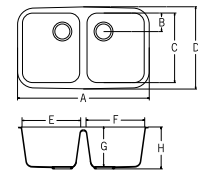

PRODUCT DIMENSIONS

PATTERN	THICKNESS	WIDTH	LENGTH
Solid	1/4in, 6mm	30in, 760mm	98in, 2,500mm
Sanded	1/2in, 12mm	30in, 760mm	145in, 3,680mm
Aspen			
Pebble			
Metallic			
Quarry	1/2in, 12mm	30in, 760mm	145in, 3,680mm
Supreme			
Tempest			

SINKS AND BOWLS

ADA Compliant

KITCHEN / UTILITY SINKS

A2311

- A 31-1/4" (794mm)
- B 4-15/16" (110mm)
- C 16-9/16" (421mm)
- D 18-15/16" (481mm)
- E 13-11/16" (348mm)
- F 13-11/16" (348mm)
- G 9-1/4" (235mm)
- H 9-13/16" (250mm)

A2321

- A 32-13/16" (834mm)
- B 8-13/16" (244mm)
- C 19-1/4" (488mm)
- D 21-9/16" (548mm)
- E 11-5/16" (287mm)
- F 17-9/16" (446mm)
- G 7-1/2" (191mm)
- H 9" (229mm)
- I 9-5/8" (244mm)

A2341

- A 34-7/8" (886mm)
- B 8-3/8" (213mm)
- C 16-3/4" (426mm)
- D 19-1/8" (486mm)
- E 10" (254mm)
- F 21" (533mm)
- G 5" (127mm)
- H 7-1/2" (191mm)
- I 8-1/16" (206mm)