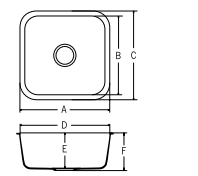

PRODUCT DIMENSIONS

PATTERN	THICKNESS	WIDTH	LENGTH
Solid	1/4in, 6mm	30in, 760mm	98in, 2,500mm
Sanded	1/2in, 12mm	30in, 760mm	145in, 3,680mm
Aspen			
Pebble			
Metallic			
Quarry	1/2in, 12mm	30in, 760mm	145in, 3,680mm
Supreme			
Tempest			

A2321

- A 32-13/16" (834mm)
- B 8-13/16" (244mm)
- C 19-1/4" (488mm)
- D 21-9/16" (548mm)
- E 11-5/16" (287mm)
- F 17-9/16" (446mm)
- G 7-1/2" (191mm)
- H 9" (229mm)
- I 9-5/8" (244mm)

A2341

- A 34-7/8" (886mm)
- B 8-3/8" (213mm)
- C 16-3/4" (426mm)
- D 19-1/8" (486mm)
- E 10" (254mm)
- F 21" (533mm)
- G 5" (127mm)
- H 7-1/2" (191mm)
- I 8-1/16" (206mm)

A1121

- A 12-13/16" (326mm)
- B 14" (356mm)
- C 16-3/8" (416mm)
- D 10-3/8" (266mm)
- E 6-1/2" (165mm)
- F 7-1/16" (180mm)

A1131

- A 13-7/16" (341mm)
- B 15-3/4" (400mm)
- C 18-1/8" (460mm)
- D 11-1/16" (281mm)
- E 5-1/4" (133mm)
- F 5-7/8" (148mm)

A1181

- A 18-1/8" (460mm)
- B 15-3/4" (400mm)
- C 18-1/8" (460mm)
- D 15-3/4" (400mm)
- E 8-3/16" (208mm)
- F 8-7/8" (225mm)

A1231

- A 23-5/16" (592mm)
- B 16-5/8" (422mm)
- C 19" (482mm)
- D 20-15/16" (532mm)
- E 7-3/8" (187mm)
- F 7-15/16" (202mm)