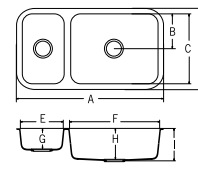

PRODUCT DIMENSIONS

PATTERN	THICKNESS	WIDTH	LENGTH
Solid	1/4in, 6mm	30in, 760mm	98in, 2,500mm
Sanded	1/2in, 12mm	30in, 760mm	145in, 3,680mm
Aspen			
Pebble			
Metallic			
Quarry	1/2in, 12mm	30in, 760mm	145in, 3,680mm
Supreme			
Tempest			

SINKS AND BOWLS

ADA Compliant

KITCHEN / UTILITY SINKS

A2311

- A 31-1/4" (794mm)
- B 4-15/16" (110mm)
- C 16-9/16" (421mm)
- D 18-15/16" (481mm)
- E 13-11/16" (348mm)
- F 13-11/16" (348mm)
- G 9-1/4" (235mm)
- H 9-13/16" (250mm)

A2321

- A 32-13/16" (834mm)
- B 8-13/16" (244mm)
- C 19-1/4" (488mm)
- D 21-9/16" (548mm)
- E 11-5/16" (287mm)
- F 17-9/16" (446mm)
- G 7-1/2" (191mm)
- H 9" (229mm)
- I 9-5/8" (244mm)

A2341

- A 34-7/8" (886mm)
- B 8-3/8" (213mm)
- C 16-3/4" (426mm)
- D 19-1/8" (486mm)
- E 10" (254mm)
- F 21" (533mm)
- G 5" (127mm)
- H 7-1/2" (191mm)
- I 8-1/16" (206mm)

A1121

- A 12-13/16" (326mm)
- B 14" (356mm)
- C 16-3/8" (416mm)
- D 10-3/8" (266mm)
- E 6-1/2" (165mm)
- F 7-1/16" (180mm)

A1131

- A 13-7/16" (341mm)
- B 15-3/4" (400mm)
- C 18-1/8" (460mm)
- D 11-1/16" (281mm)
- E 5-1/4" (133mm)
- F 5-7/8" (148mm)