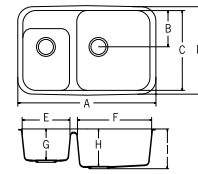

PRODUCT DIMENSIONS

PATTERN	THICKNESS	WIDTH	LENGTH
Solid	1/4in, 6mm	30in, 760mm	98in, 2,500mm
Sanded	1/2in, 12mm	30in, 760mm	145in, 3,680mm
Aspen			
Pebble			
Metallic			
Quarry	1/2in, 12mm	30in, 760mm	145in, 3,680mm
Supreme			
Tempest			

SINKS AND BOWLS

ADA Compliant

KITCHEN / UTILITY SINKS

A2311

- A 31-1/4" (794mm)
- B 4-15/16" (110mm)
- C 16-9/16" (421mm)
- D 18-15/16" (481mm)
- E 13-11/16" (348mm)
- F 13-11/16" (348mm)
- G 9-1/4" (235mm)
- H 9-13/16" (250mm)

A2321

- A 32-13/16" (834mm)
- B 8-13/16" (244mm)
- C 19-1/4" (488mm)
- D 21-9/16" (548mm)
- E 11-5/16" (287mm)
- F 17-9/16" (446mm)
- G 7-1/2" (191mm)
- H 9" (229mm)
- I 9-5/8" (244mm)

A2341

- A 34-7/8" (886mm)
- B 8-3/8" (213mm)
- C 16-3/4" (426mm)
- D 19-1/8" (486mm)
- E 10" (254mm)
- F 21" (533mm)
- G 5" (127mm)
- H 7-1/2" (191mm)
- I 8-1/16" (206mm)

A1121

- A 12-13/16" (326mm)
- B 14" (356mm)
- C 16-3/8" (416mm)
- D 10-3/8" (266mm)
- E 6-1/2" (165mm)
- F 7-1/16" (180mm)

A1131

- A 13-7/16" (341mm)
- B 15-3/4" (400mm)
- C 18-1/8" (460mm)
- D 11-1/16" (281mm)
- E 5-1/4" (133mm)
- F 5-7/8" (148mm)